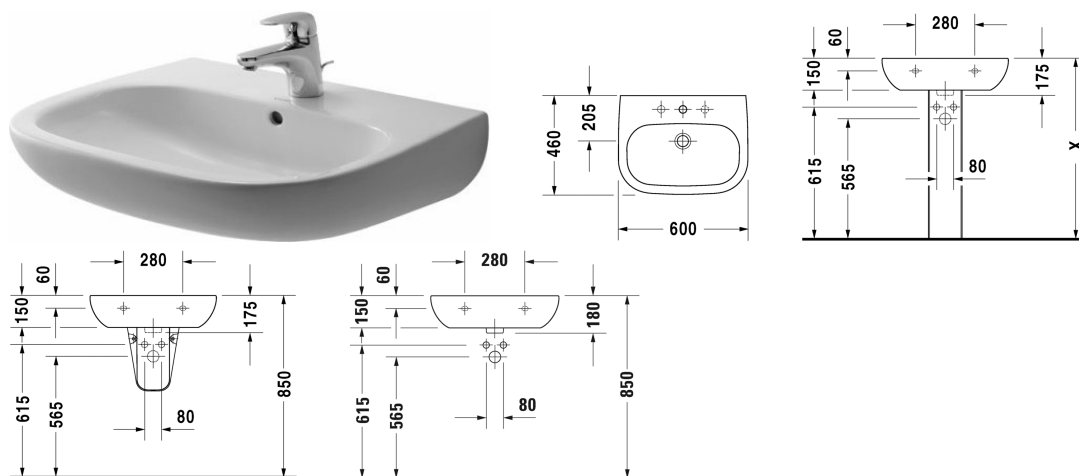

D-Code Washbasin # 23106000002 / 23106000302

| < 600 mm > |

| Washbasin | Dimension | Weight | Order number |
|--|--------------|-----------------|--------------|
| with overflow, with tap platform, underneath glazed, 600 mm | | | |
| Colors | | | |
| 00 White Alpin | | | |
| Variant | | | |
| ● | 600 x 460 mm | 17.800 kilogram | 23106000002 |
| ● ● ● | 600 x 460 mm | 17.800 kilogram | 23106000302 |
| Suitable products | | | |
| Siphon cover for # 231065, 231060, 231055, 034265, 034285, 034210, 034812, | | | 085718 |
| Pedestal for # 231065, 231060, 231055, 034265, 034285, 034210, 034812, | | | 086327 |
| Vanity unit wall-mounted 1 door, for D-Code # 231055, # 231060, # 231065, 400 x 360 mm | 400 x 360 mm | | KT6658 L/R |

All drawings contain the necessary measurements which are subject to standard tolerances. They are stated in mm and are non-binding. Exact measurements, in particular for customised installation scenarios, can only be taken from the finished piece.